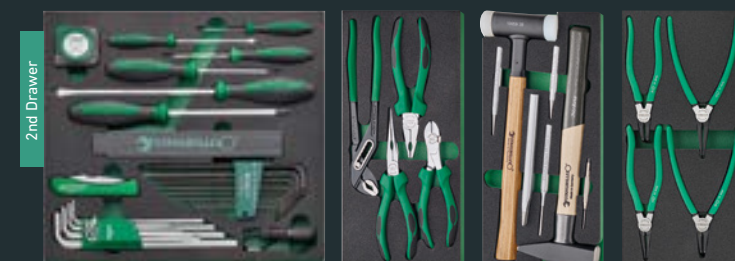

Workbench WB621, including 267-piece premium tool set.

Code 98830195

€ 2,659.00*

instead of € 5,840.00

1/4"

1/2"

TCS SETS – Maximum quality in a small space.
Perfectly sorted. Perfectly protected. Our versatile
TCS tool ranges.