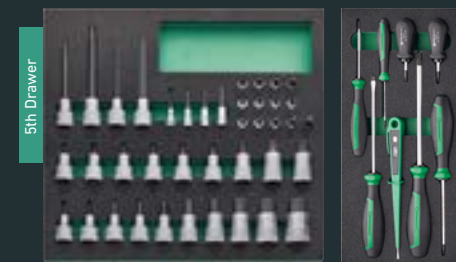

Workbench WB621, including 267-piece premium tool set.

Code 98830195

€ 2,659.00*

instead of € 5,840.00

1/4"

1/2"

TCS SETS – Maximum quality in a small space.
Perfectly sorted. Perfectly protected. Our versatile
TCS tool ranges.