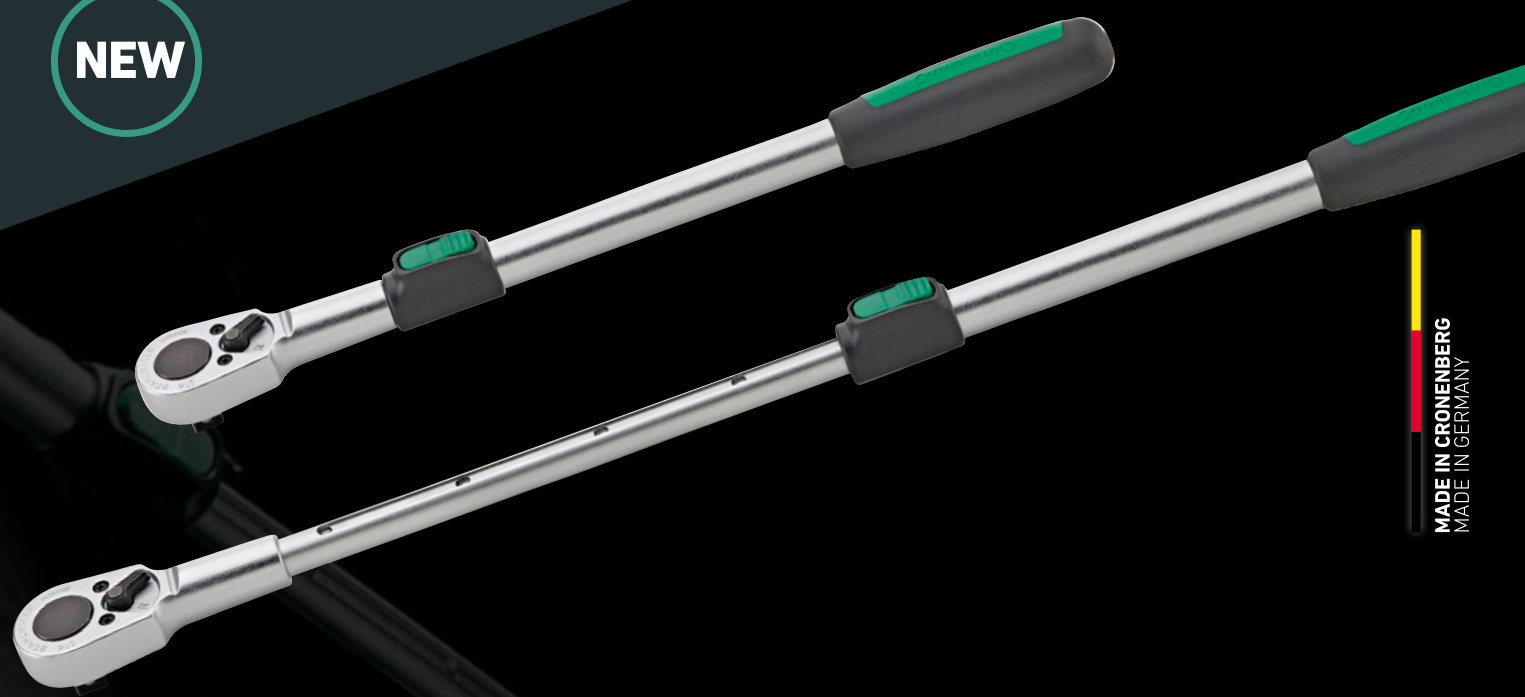

RATCHETS AND SOCKETS – Specially designed for heavy loads and efficient work. Whilst maintaining safety.

NEW

1/4" + 1/2" ratchet set
415QR/512QR

2-piece QuickRelease fine tooth ratchet set with 1/4" and 1/2" drive.
Code 91336421

€ 87.00*
instead of € 174.20

NEW

Telescopic ratchet 1/2"
516

High torques are often required in the industrial and commercial vehicle sector – and often where space is at a premium. The telescopic ratchet 516 with 1/2" drive provides the ideal solution. Robust materials and a 5-position adjustable shaft allow for high leverage forces – and always at the right length.

Code 13160000

€ 72.90*
instead of € 132.29

The length can be adjusted conveniently and even one-handed using the **rocker switch** in **55 mm increments** (410 mm, 465 mm, 520 mm, 575 mm and 630 mm).

The sturdy ratchet has **36 teeth** and has been manufactured in accordance with **DIN 3122/ISO 3315**.