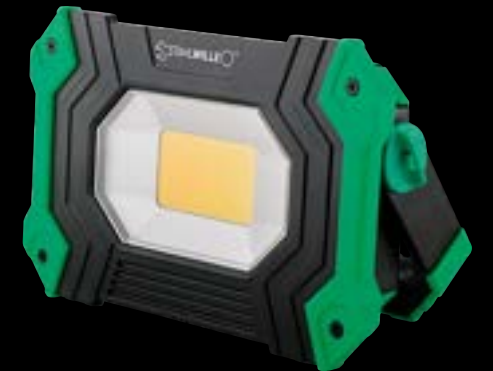

TTS93 Top Box, including tools 93 TOP BOX/130

TTS93 Top Box, including 130-piece premium tool set.

Code 98830189

€ 844.00*

instead of € 1,896.00

1/4"

1/2"

including the spotlight,
valued at € 69.90
instead of € 118.50