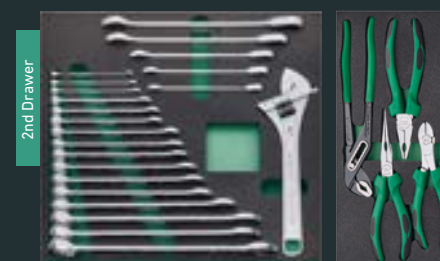

TOOL TROLLEY RANGE – Compact, agile trolley or large-volume tool trolley with innovative features. Decide for yourself!

Tool trolley 95/7 A PRO

The TTS95 PRO is the premium all-rounder, offering a wide range of highlights such as fully extendable drawers, the three-stage safety concept, and all-round impact protection with shock absorbers. The tightly welded stainless steel top tray, paper roll, and spray can holder, all included as standard, add to its practicality. The model is available in three colours, three drawer configurations, and has a static load capacity of 750 kg.

Code 81200163

€ 739.00*

instead of € 1,550.00

Service trolley 612 ST

Service trolley without tools.

Code 81300612

€ 179.00*

instead of € 315.00

Service trolley, including tools 612/83 ST

Moveable shelf space, open storage space, or work surface. The Service Trolley 612 ST is always there when it counts. And, if required, complete with the universal 83-piece premium tool kit already in the drawer.

Code 98830176

€ 379.00*

instead of € 739.00

Tool trolley, including tools 95/250QR

Tool trolley 95/7 A PRO including 250-piece premium tool set.

Code 98830193

€ 2,099.00*

instead of € 4,810.00

100%

All drawers are 100% extendable. Used in combination with the STAHLWILLE TCS inserts, or the variable drawer dividers, you can be sure of a clear overview and convenient access to tools.

The 95 PRO tool trolley is available in red, blue and anthracite!

Tool trolley, including tools 95/157QR

Tool trolley 95/7 A PRO including 157-piece premium tool set.

Code 98830192

€ 1,499.00*

instead of € 3,309.00

1/4"

1/2"

1/4"

1/2"