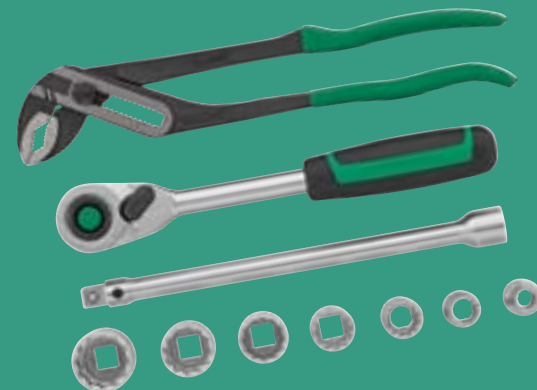

MADE IN CRONENBERG
MADE IN GERMANY

MOBILE SOLUTIONS – For those who don't want to miss out on the best tools, even when on the go. Compact. Robust. Multi-purpose.

12

On-board tool set Agriculture

The right kit doesn't need a lot of space. The 38-piece selection is based on the experience of farmers and farm machinery mechatronic specialists from the field – experts who know exactly what is required to get the job done.

Code 97830217

€ 279.00*

instead of € 745.24

Expansion set Agriculture

For those that need more, the on-board tool set for agriculture can be expanded with an additional set of 10 tools.

Code 96830278

€ 129.00*