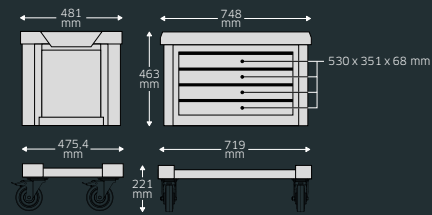

TOP BOX – Want a little more? Then the Top Box is just the thing for you. Simply add it on top of your TTS93 – for more storage and options.

TTS93 Top Box

For those who want flexibility. The practical TTS93 Top Box can be used either individually, on the matching Caddy, or as an add-on top box for the TTS93 tool trolley. With four drawers, the Top Box provides more space to store tools. The Top Box is only available in black.

Code 81200157

€ 359.00*

instead of € 746.00

Top Box Caddy

Matching caddy – high mobility thanks to four swivel castors, two of which come with a parking brake. Available separately.

Code 81200158

€ 124.00*

instead of € 225.00