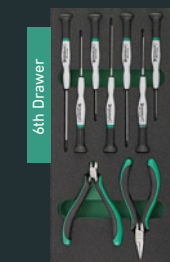

Workbench WB621, including 267-piece premium tool set.

Code 98830195

€ 2,659.00*

instead of € 5,840.00

1/4"

1/2"

TCS SETS – Maximum quality in a small space.
Perfectly sorted. Perfectly protected. Our versatile
TCS tool ranges.