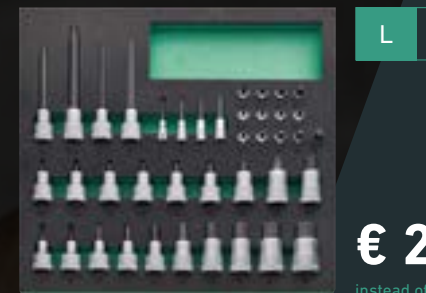

L

€ 209.00*
instead of € 576.58

TCS set of INHEX sockets, 40-piece
TCS 11 821/40
Code 96830274