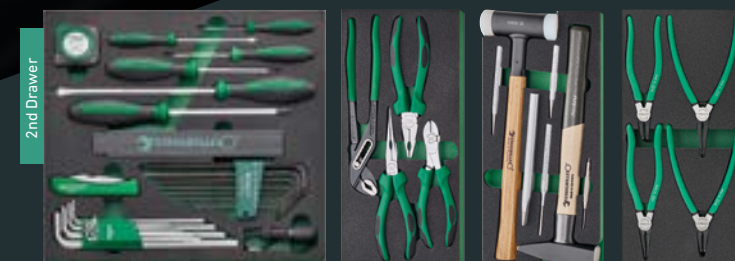

Workbench, including tools WB621/161QR

Workbench WB621, including 161-piece premium tool set.

Code 98830194

€ 2,099.00*

instead of € 4,125.00

1/4"

1/2"

Workbench, including tools WB621/267QR