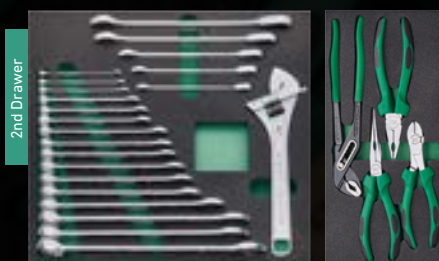

Tool trolley, including tools 95/157QR

Tool trolley 95/7 A PRO including 157-piece premium tool set.

Code 98830192

€ 1,499.00*

instead of € 3,309.00

1/4"

1/2"