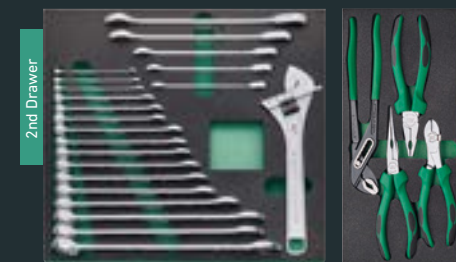

The TTS93 is now available in three colours: red, blue, and anthracite!

Two-stage safety concept: Central locking through cylinder lock with hinged key. The anti-topple feature makes it impossible to pull multiple drawers out at the same time.

All drawers are 100 % extendable. Used in combination with the STAHLWILLE standard and TCS inserts, or the variable drawer dividers, you're guaranteed a clear overview and convenient access to tools.