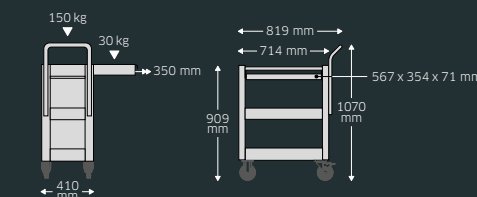

TOOL TROLLEY RANGE – Compact, agile trolley or large-volume tool trolley with innovative features. Decide for yourself!

Tool trolley 95/7 A PRO

The TTS95 PRO is the premium all-rounder, offering a wide range of highlights such as fully extendable drawers, the three-stage safety concept, and all-round impact protection with shock absorbers. The tightly welded stainless steel top tray, paper roll, and spray can holder, all included as standard, add to its practicality. The model is available in three colours, three drawer configurations, and has a static load capacity of 750 kg.

Code 81200163

€ 739.00*

instead of € 1,550.00

Service trolley 612 ST

Service trolley without tools.

Code 81300612

€ 179.00*

instead of € 315.00

Service trolley, including tools 612/83 ST

Moveable shelf space, open storage space, or work surface. The Service Trolley 612 ST is always there when it counts. And, if required, complete with the universal 83-piece premium tool kit already in the drawer.

Code 98830176

€ 379.00*

instead of € 739.00

Tool trolley, including tools 95/250QR

Tool trolley 95/7 A PRO including 250-piece premium tool set.

Code 98830193

€ 2,099.00*

instead of € 4,810.00

100%

All drawers are 100% extendable. Used in combination with the STAHLWILLE TCS inserts, or the variable drawer dividers, you can be sure of a clear overview and convenient access to tools.

The 95 PRO tool trolley is available in red, blue and anthracite!

Tool trolley, including tools 95/157QR

Tool trolley 95/7 A PRO including 157-piece premium tool set.

Code 98830192

€ 1,499.00*

instead of € 3,309.00

1/4"

1/2"

1/4"

1/2"