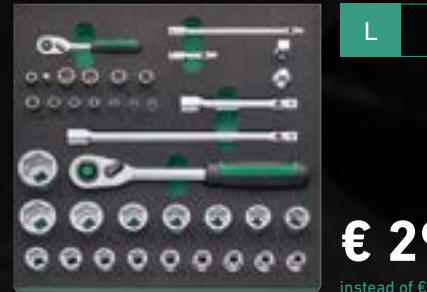

Workbench WB621, including 267-piece premium tool set.

Code 98830195

€ 2,659.00*

instead of € 5,840.00

1/4"

1/2"

TCS SETS – Maximum quality in a small space.
Perfectly sorted. Perfectly protected. Our versatile
TCS tool ranges.