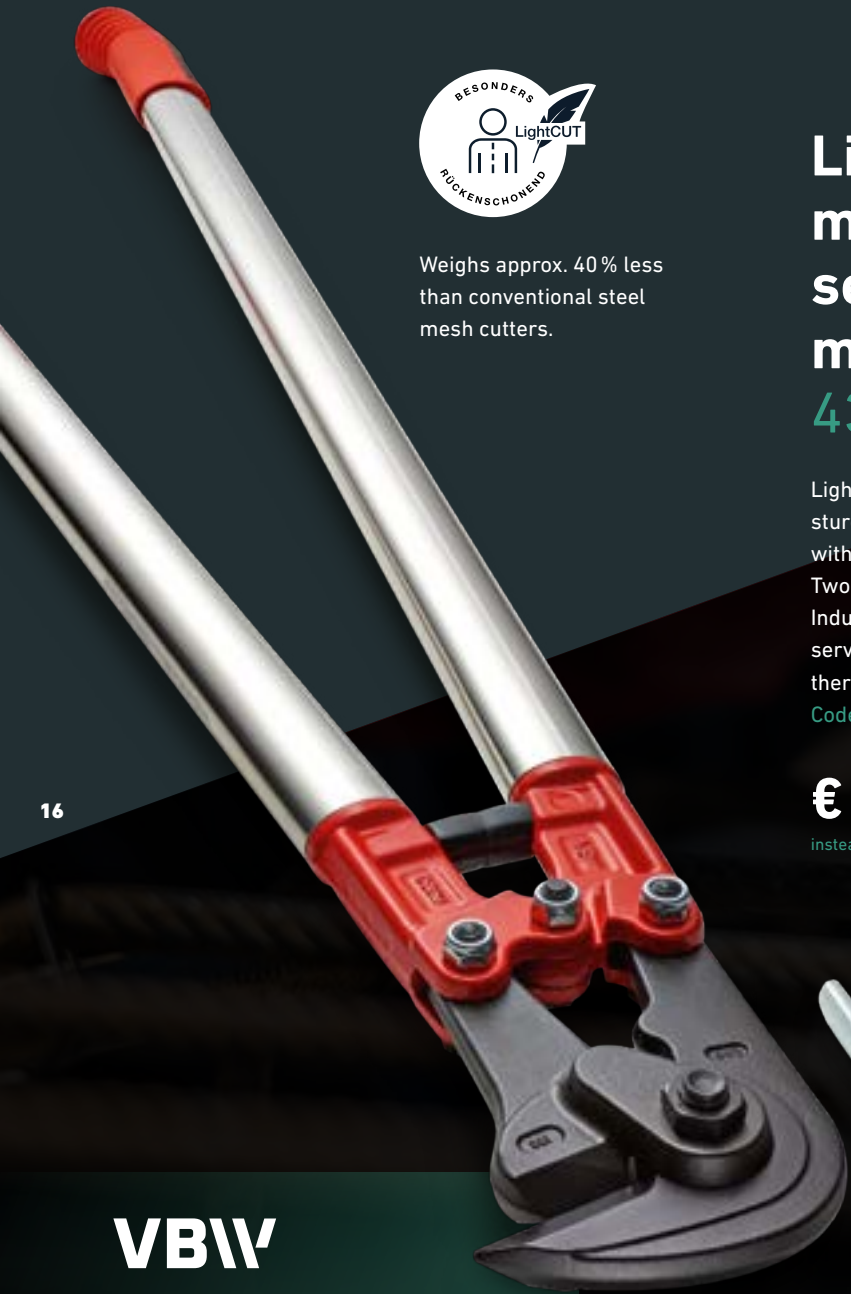

VBW

Professional tools – since 1828. For generations, VBW has been synonymous with robust tools of the highest quality. Because the tools on construction sites often have to withstand the toughest conditions during demolition or renovations, our tools are manufactured in Germany with the highest level of manufacturing precision. Numerous unique features also ensure efficient and comfortable work.

VBW – A brand under the STAHLWILLE Group umbrella.