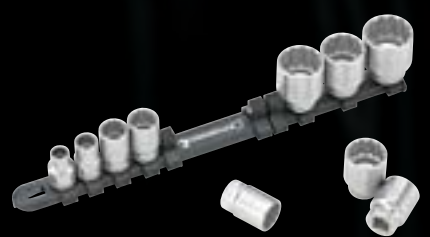

10

11

1/4" sockets
12916/10-40

10-piece HPQ® socket set on socket rail, double hexagon.
Code 96051010

€ 38.90*
instead of € 76.07

3/8" sockets
12917/10-45

10-piece HPQ® socket set on socket rail, double hexagon.
Code 96052010

€ 54.90*
instead of € 116.86

1/2" sockets
12918/10-50

10-piece HPQ® socket set on socket rail, double hexagon.
Code 96053010

€ 64.90*
instead of € 130.09

*Non-binding price recommendation, valid until 31.12.2023. Only with participating outlets and while supplies last.