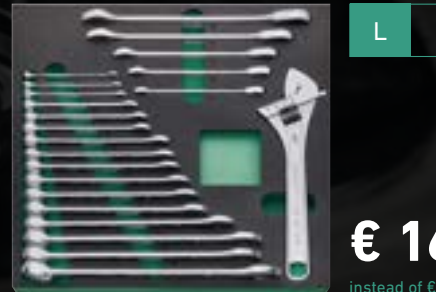

L

€ 169.00*
instead of € 427.75

TCS set of spanners, 22-piece
TCS 4 821/22
Code 96830267