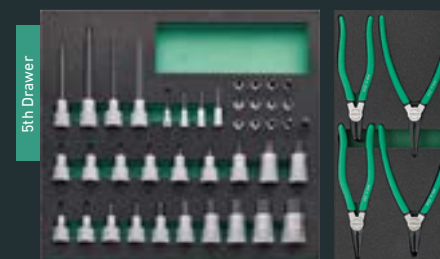

Tool trolley, including tools 95/157QR

Tool trolley 95/7 A PRO including 157-piece premium tool set.

Code 98830192

€ 1,499.00*

instead of € 3,309.00

1/4"

1/2"

1/4"