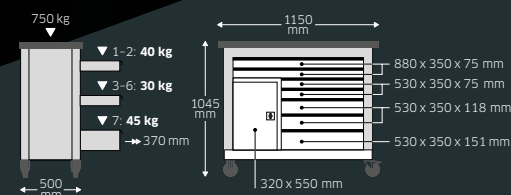

WORKBENCH RANGE – This is how comfortable work can be. Our workbench with perfect working height and plenty of space for premium tools!

Workbench WB621

The unique layout with two XXL drawers, five further drawers, and a cabinet section, ensures maximum flexibility, making the WB621 the ideal work partner for tool storage for tradespeople and industry alike.

High-quality materials ensure the durability that is typical of STAHLWILLE. For example, the sturdy housing and drawers with their industrial powder coating. The drawers and cabinet section close at the same time. Includes a paper roll holder.

Code 85010621

€ 1,159.00*

instead of € 2,240.00

The E-Kit consists of a 3-way plug with two USB ports, a magnetic bracket for mounting the socket anywhere on the workbench, and a cable holder. Available separately.

Code 90432728 | WB621 E-KIT

€ 83.90*

instead of € 137.80

The cabinet section features an adjustable-height shelf (adjustable in 7 cm increments), two rubberised cable outlets, and a cable duct that can be unscrewed at the back.

Three-stage safety concept: Central locking with recessed lateral-mounted cylinder lock. Together with the hinged key, this protects against injuries and damage. The individual lock prevents unintentional opening when moving – the anti-tilt feature makes it impossible to pull out multiple drawers at the same time.

Workbench, including tools WB621/161QR

Workbench WB621, including 161-piece premium tool set.

Code 98830194

€ 2,099.00*

instead of € 4,125.00