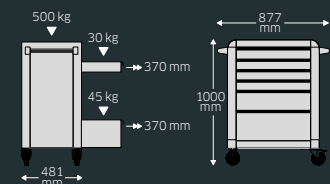

Tool trolley, including tools 93/130

Tool trolley TTS93, including 130-piece premium tool set.
Code 98830177

€ 1,049.00*

instead of € 2,447.00