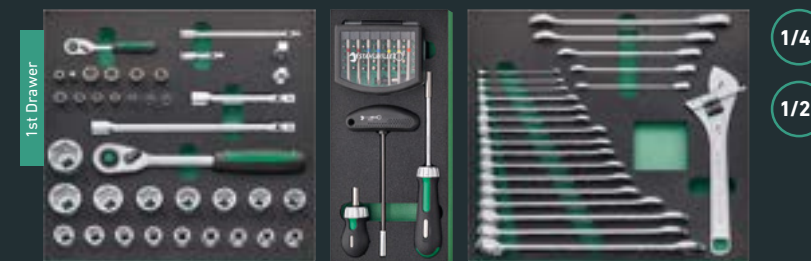

WORKBENCH RANGE – This is how comfortable work can be. Our workbench with perfect working height and plenty of space for premium tools!

Workbench WB621

The unique layout with two XXL drawers, five further drawers, and a cabinet section, ensures maximum flexibility, making the WB621 the ideal work partner for tool storage for tradespeople and industry alike.

High-quality materials ensure the durability that is typical of STAHLWILLE. For example, the sturdy housing and drawers with their industrial powder coating. The drawers and cabinet section close at the same time. Includes a paper roll holder.

Code 85010621

€ 1,159.00*

instead of € 2,240.00

The E-Kit consists of a 3-way plug with two USB ports, a magnetic bracket for mounting the socket anywhere on the workbench, and a cable holder. Available separately.

Code 90432728 | WB621 E-KIT

€ 83.90*

instead of € 137.80

The cabinet section features an adjustable-height shelf (adjustable in 7 cm increments), two rubberised cable outlets, and a cable duct that can be unscrewed at the back.

Three-stage safety concept: Central locking with recessed lateral-mounted cylinder lock. Together with the hinged key, this protects against injuries and damage. The individual lock prevents unintentional opening when moving – the anti-tilt feature makes it impossible to pull out multiple drawers at the same time.

Workbench, including tools WB621/161QR

Workbench WB621, including 161-piece premium tool set.

Code 98830194

€ 2,099.00*

instead of € 4,125.00

1/4"

1/2"

Workbench, including tools WB621/267QR

Workbench WB621, including 267-piece premium tool set.

Code 98830195

€ 2,659.00*

instead of € 5,840.00

1/4"

1/2"