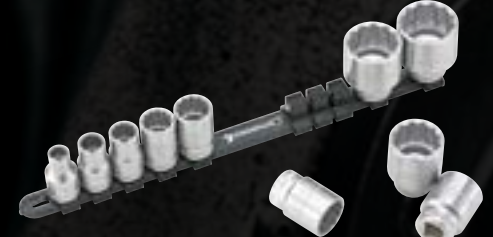

10

11

1/4" sockets
12916/10-40

10-piece HPQ® socket set on socket rail, double hexagon.
Code 96051010

€ 38.90*
instead of € 76.07

3/8" sockets
12917/10-45

10-piece HPQ® socket set on socket rail, double hexagon.
Code 96052010

€ 54.90*
instead of € 116.86

1/2" sockets
12918/10-50

10-piece HPQ® socket set on socket rail, double hexagon.
Code 96053010

€ 64.90*
instead of € 130.09

*Non-binding price recommendation, valid until 31.12.2023. Only with participating outlets and while supplies last.