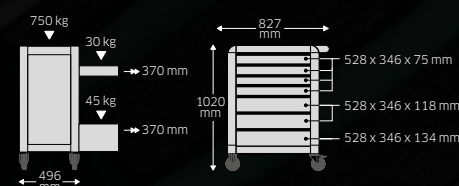

Tool trolley 95/7 A PRO

The TTS95 PRO is the premium all-rounder, offering a wide range of highlights such as fully extendable drawers, the three-stage safety concept, and all-round impact protection with shock absorbers. The tightly welded stainless steel top tray, paper roll, and spray can holder, all included as standard, add to its practicality. The model is available in three colours, three drawer configurations, and has a static load capacity of 750 kg.

Code 81200163

€ 739.00*

instead of € 1,550.00

Service trolley 612 ST

Service trolley without tools.

Code 81300612

€ 179.00*

instead of € 315.00